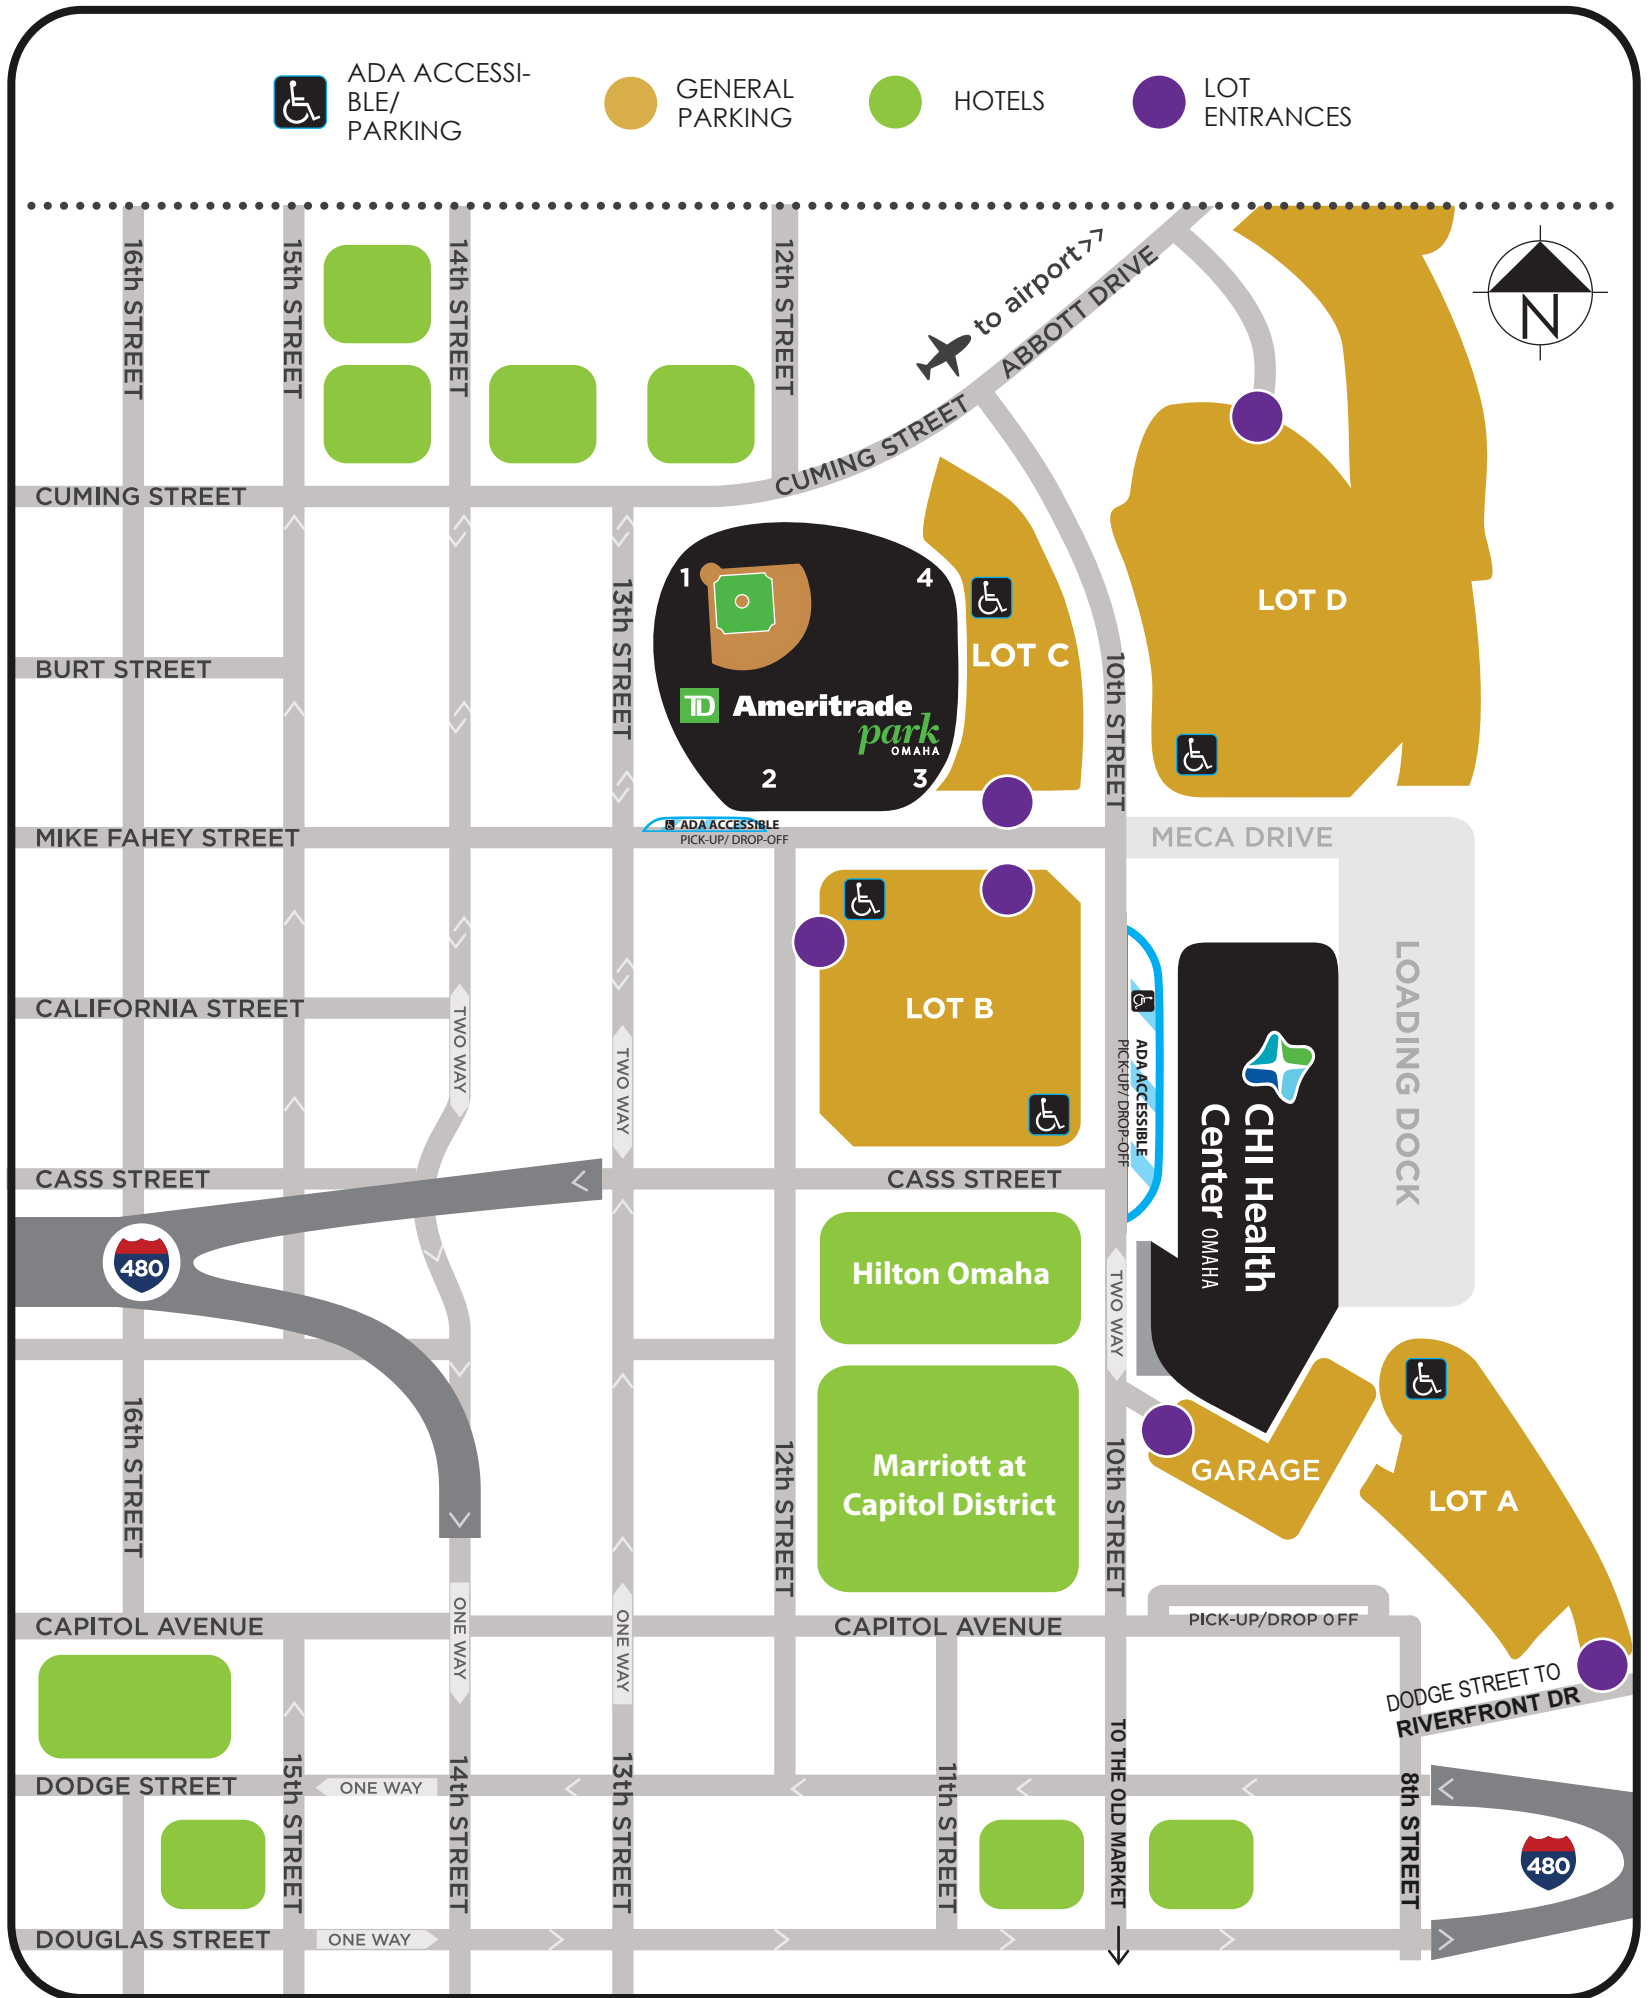

ADA ACCESSIBLE/  
PARKING

GENERAL  
PARKING

HOTELS

LOT  
ENTRANCES

to airport >7  
ABBOTT DRIVE

**TD Ameritrade park OMAHA**

1 2 3 4

**LOT D**

**LOT C**

**LOT B**

**CHI Health Center OMAHA**

LOADING DOCK

**Hilton Omaha**

**Marriott at Capitol District**

**GARAGE**

**LOT A**

DODGE STREET TO RIVERFRONT DR

TO THE OLD MARKET

TWO WAY

TWO WAY

ONE WAY

ONE WAY

ONE WAY

ONE WAY

ONE WAY

ADA ACCESSIBLE PICK-UP/DROP-OFF

PICK-UP/DROP OFF